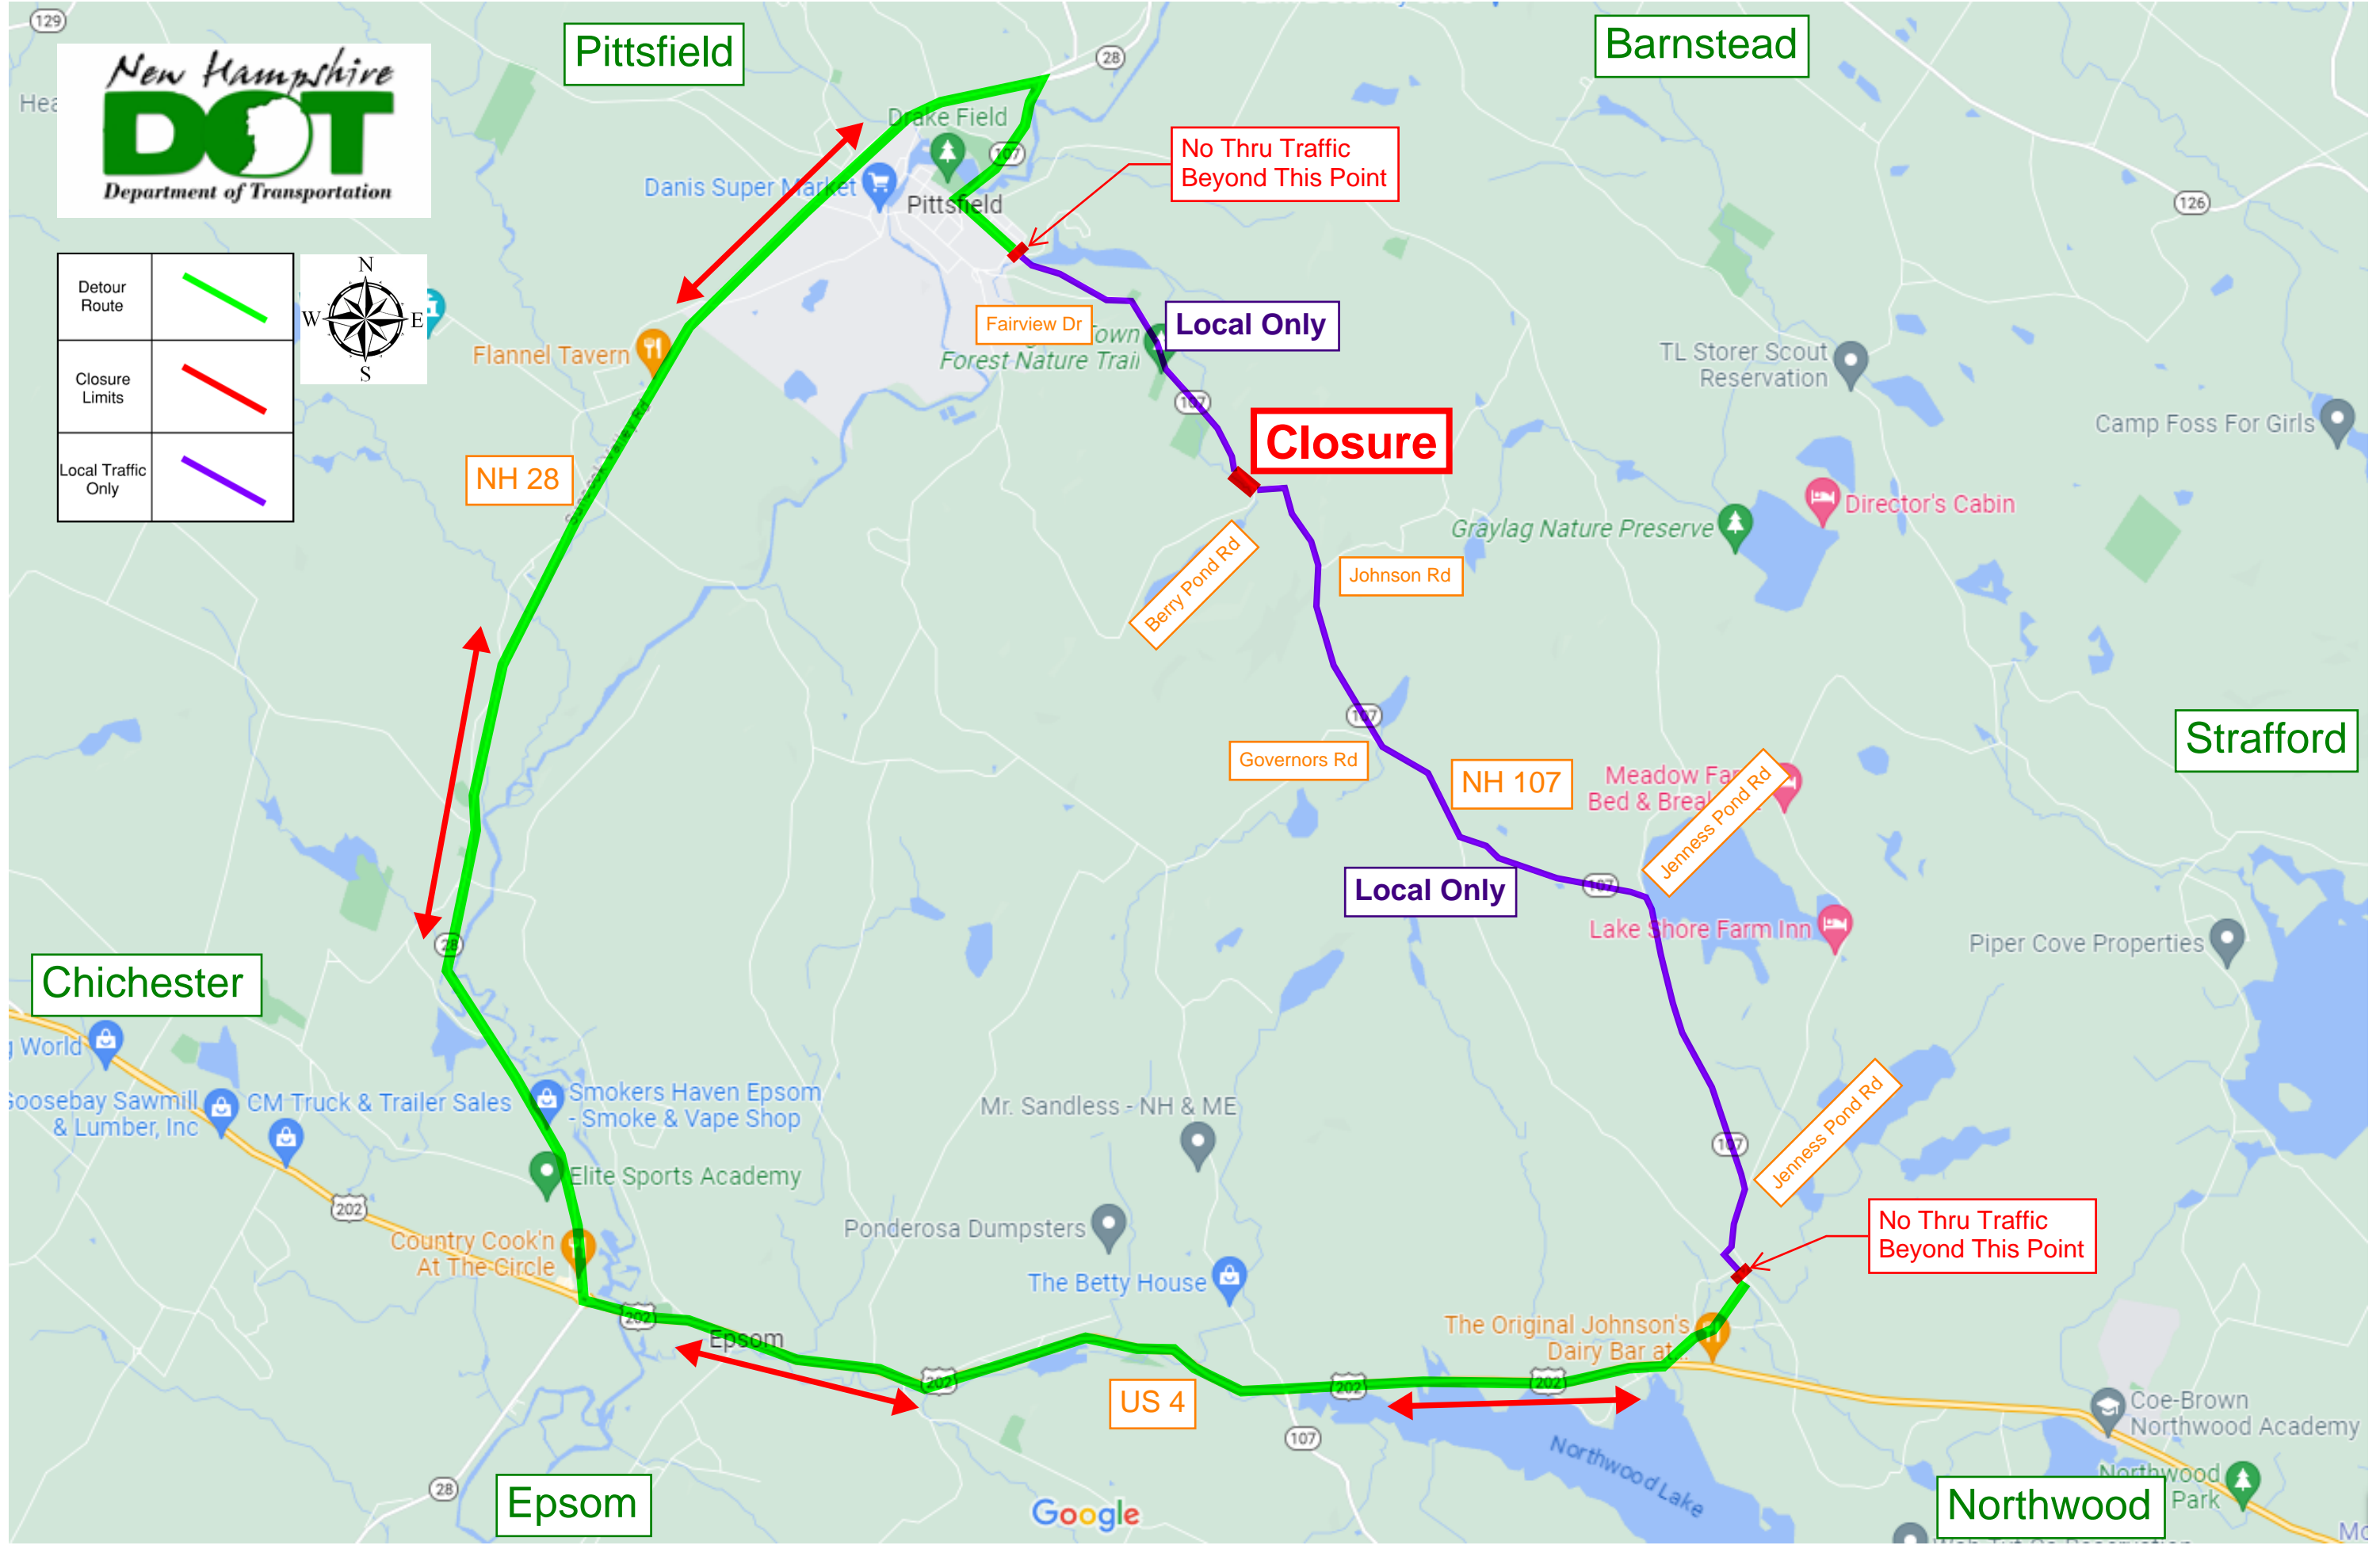

| | |
|--------------------|--|
| Detour Route | |
| Closure Limits | |
| Local Traffic Only | |

Pittsfield

Barnstead

No Thru Traffic Beyond This Point

Local Only

Closure

NH 28

Fairview Dr

No Thru Traffic Beyond This Point

US 4

Northwood

Epsom

Google

NH 107 North from US 4

Can access up to #450 Catamount Rd, Pittsfield

Available roads in **Pittsfield**:

Berry Pond Rd
Governors Rd
Hills Rd
Johnson Rd
Mullen Dr
Thompson Rd

Available roads in **Northwood**:

Blaisdell Dr
High St
Jeness Pond Rd
Main St
Old Pittsfield Rd
Old Turnpike Rd
Olde Canterbury Rd
Preve Dr
Quimby Dr
Sunset Dr
West St
Yeaton Dr

NH 107 South from NH 28

Can access up to #414 Catamount Rd, Pittsfield

Available roads in **Pittsfield**:

Baldwin Ln
Broadway St
Carroll St
Clark St
Depot St
Fairview Dr
High St
Oneida St
Spruce St
Tilton Hill Rd
True Rd
Winant Rd
W Meadow Rd